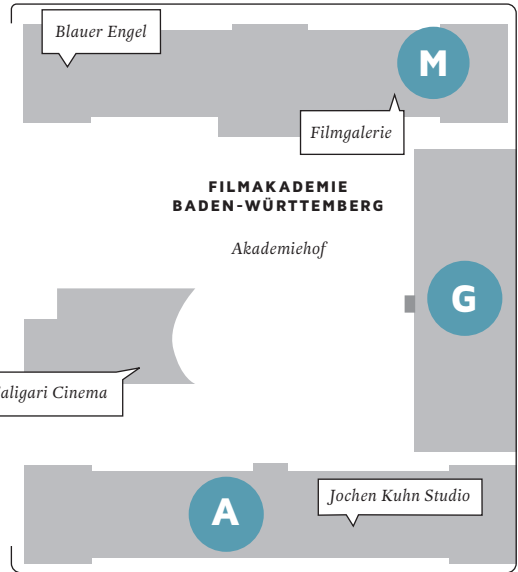

UNIVERSITY OF EDUCATION  
LUDWIGSBURG  
Reuteallee 46  
71634 Ludwigsburg

Mathildenstraße

Alleenstraße

→ Hotel Nestor

**BUILDINGS / SEMINAR ROOMS**

<b>A</b>	Alleenstraße
<b>ADK</b>	Academy of Performing Arts Baden-Württemberg
<b>BAD</b>	Statdbad (Digital Post-production)
<b>G</b>	Gewächshausweg
<b>LU</b>	Lubitsch

<b>M</b>	Mathildenstraße
<b>MET</b>	Metropolis
<b>MUR</b>	Murnau
<b>PH</b>	Ludwigsburg University of Education