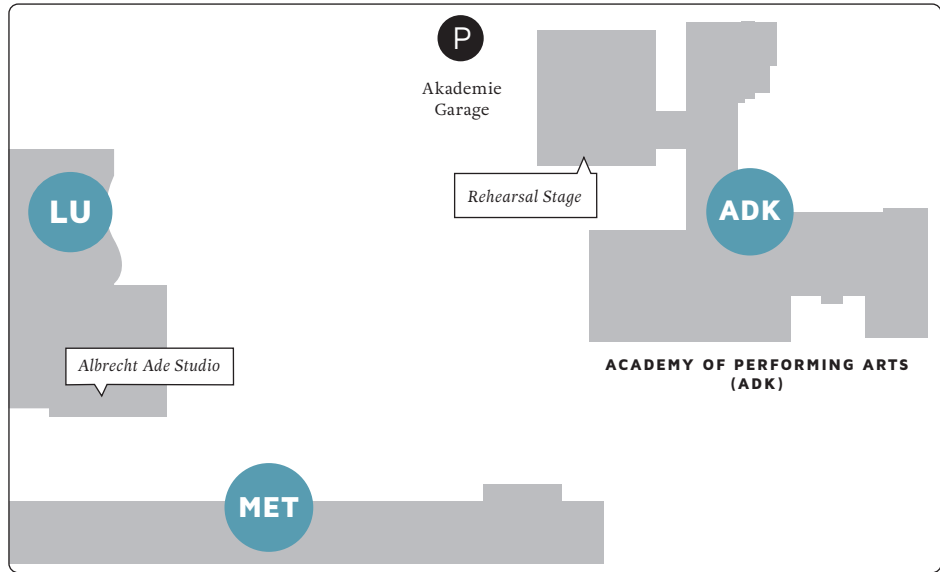

UNIVERSITY OF EDUCATION  
LUDWIGSBURG  
Reuteallee 46  
71634 Ludwigsburg

Mathildenstraße

Alleenstraße

→ Hotel Nestor

**BUILDINGS / SEMINAR ROOMS**

<b>A</b>	Alleenstraße
<b>ADK</b>	Academy of Performing Arts Baden-Württemberg
<b>BAD</b>	Statdbad (Digital Post-production)
<b>G</b>	Gewächshausweg
<b>LU</b>	Lubitsch

<b>M</b>	Mathildenstraße
<b>MET</b>	Metropolis
<b>MUR</b>	Murnau
<b>PH</b>	Ludwigsburg University of Education